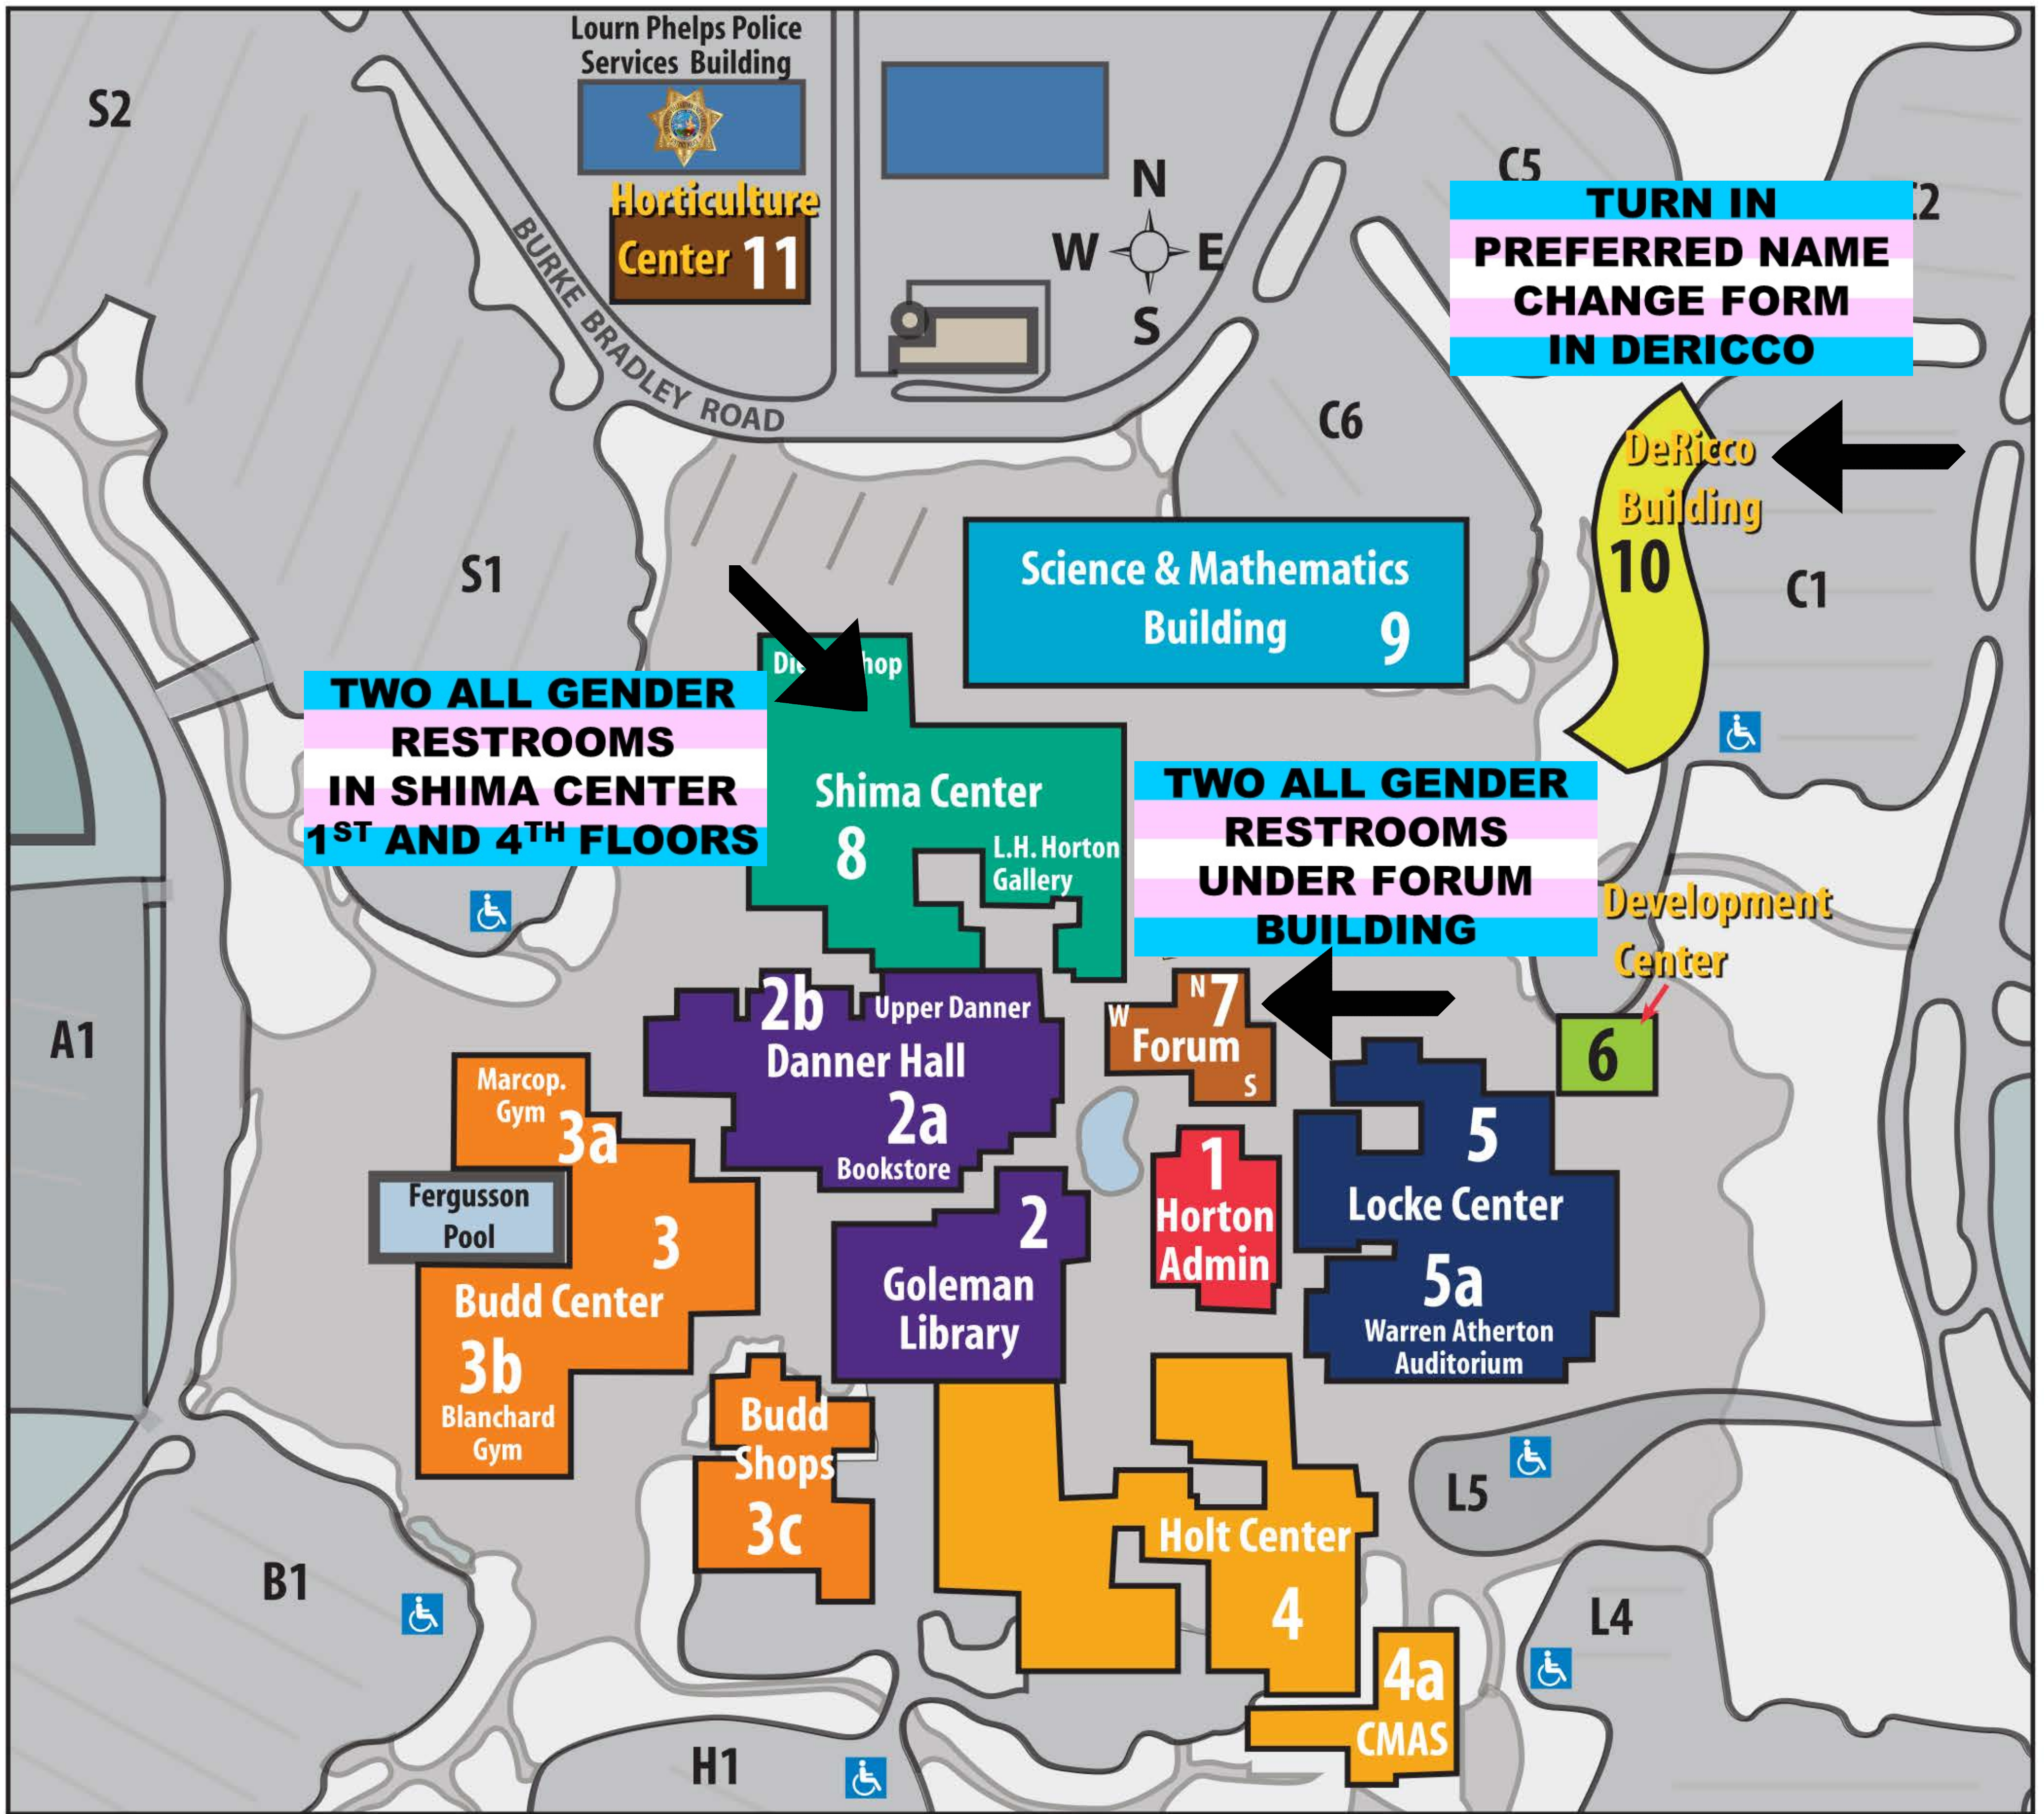

ALL GENDER RESTROOM MAP

Robinhood Drive

March Lane

- 1** Horton Administration
- 2** Goleman Library, 2a - Bookstore, Danner Hall, 2b - Upper Danner Hall
- 3** Budd, 3a - Marcopulos Gym, Fergusson Pool, 3b - Blanchard Gym, 3c - Budd Shops
- 4** Holt, 4a - Center for Microscopy & Allied Science
- 5** Locke, Tillie Lewis, Al Muller Studio, 5a - Warren Atherton Auditorium, Box Office
- 6** Child Development Center
- 7** Forum (West, North, South)
- 8** Shima (L.H. Horton Gallery, Diesel Shop)
- 9** Science & Mathematics Building
- 10** DeRiccio Student Services Building
- 11** Horticulture Center

PARKING LOT LEGEND	
A	Athletic
B	Budd
C	Cunningham
H	Holt
L	Locke
S	Shima

Pride Center is located in the Shima Center, Room 108
 Feel free to visit us or contact us:
 209-954-5260
ricky.gutierrez-maldonado@deltacollege.edu
 On Facebook and Instagram @SJDCPrideCenter